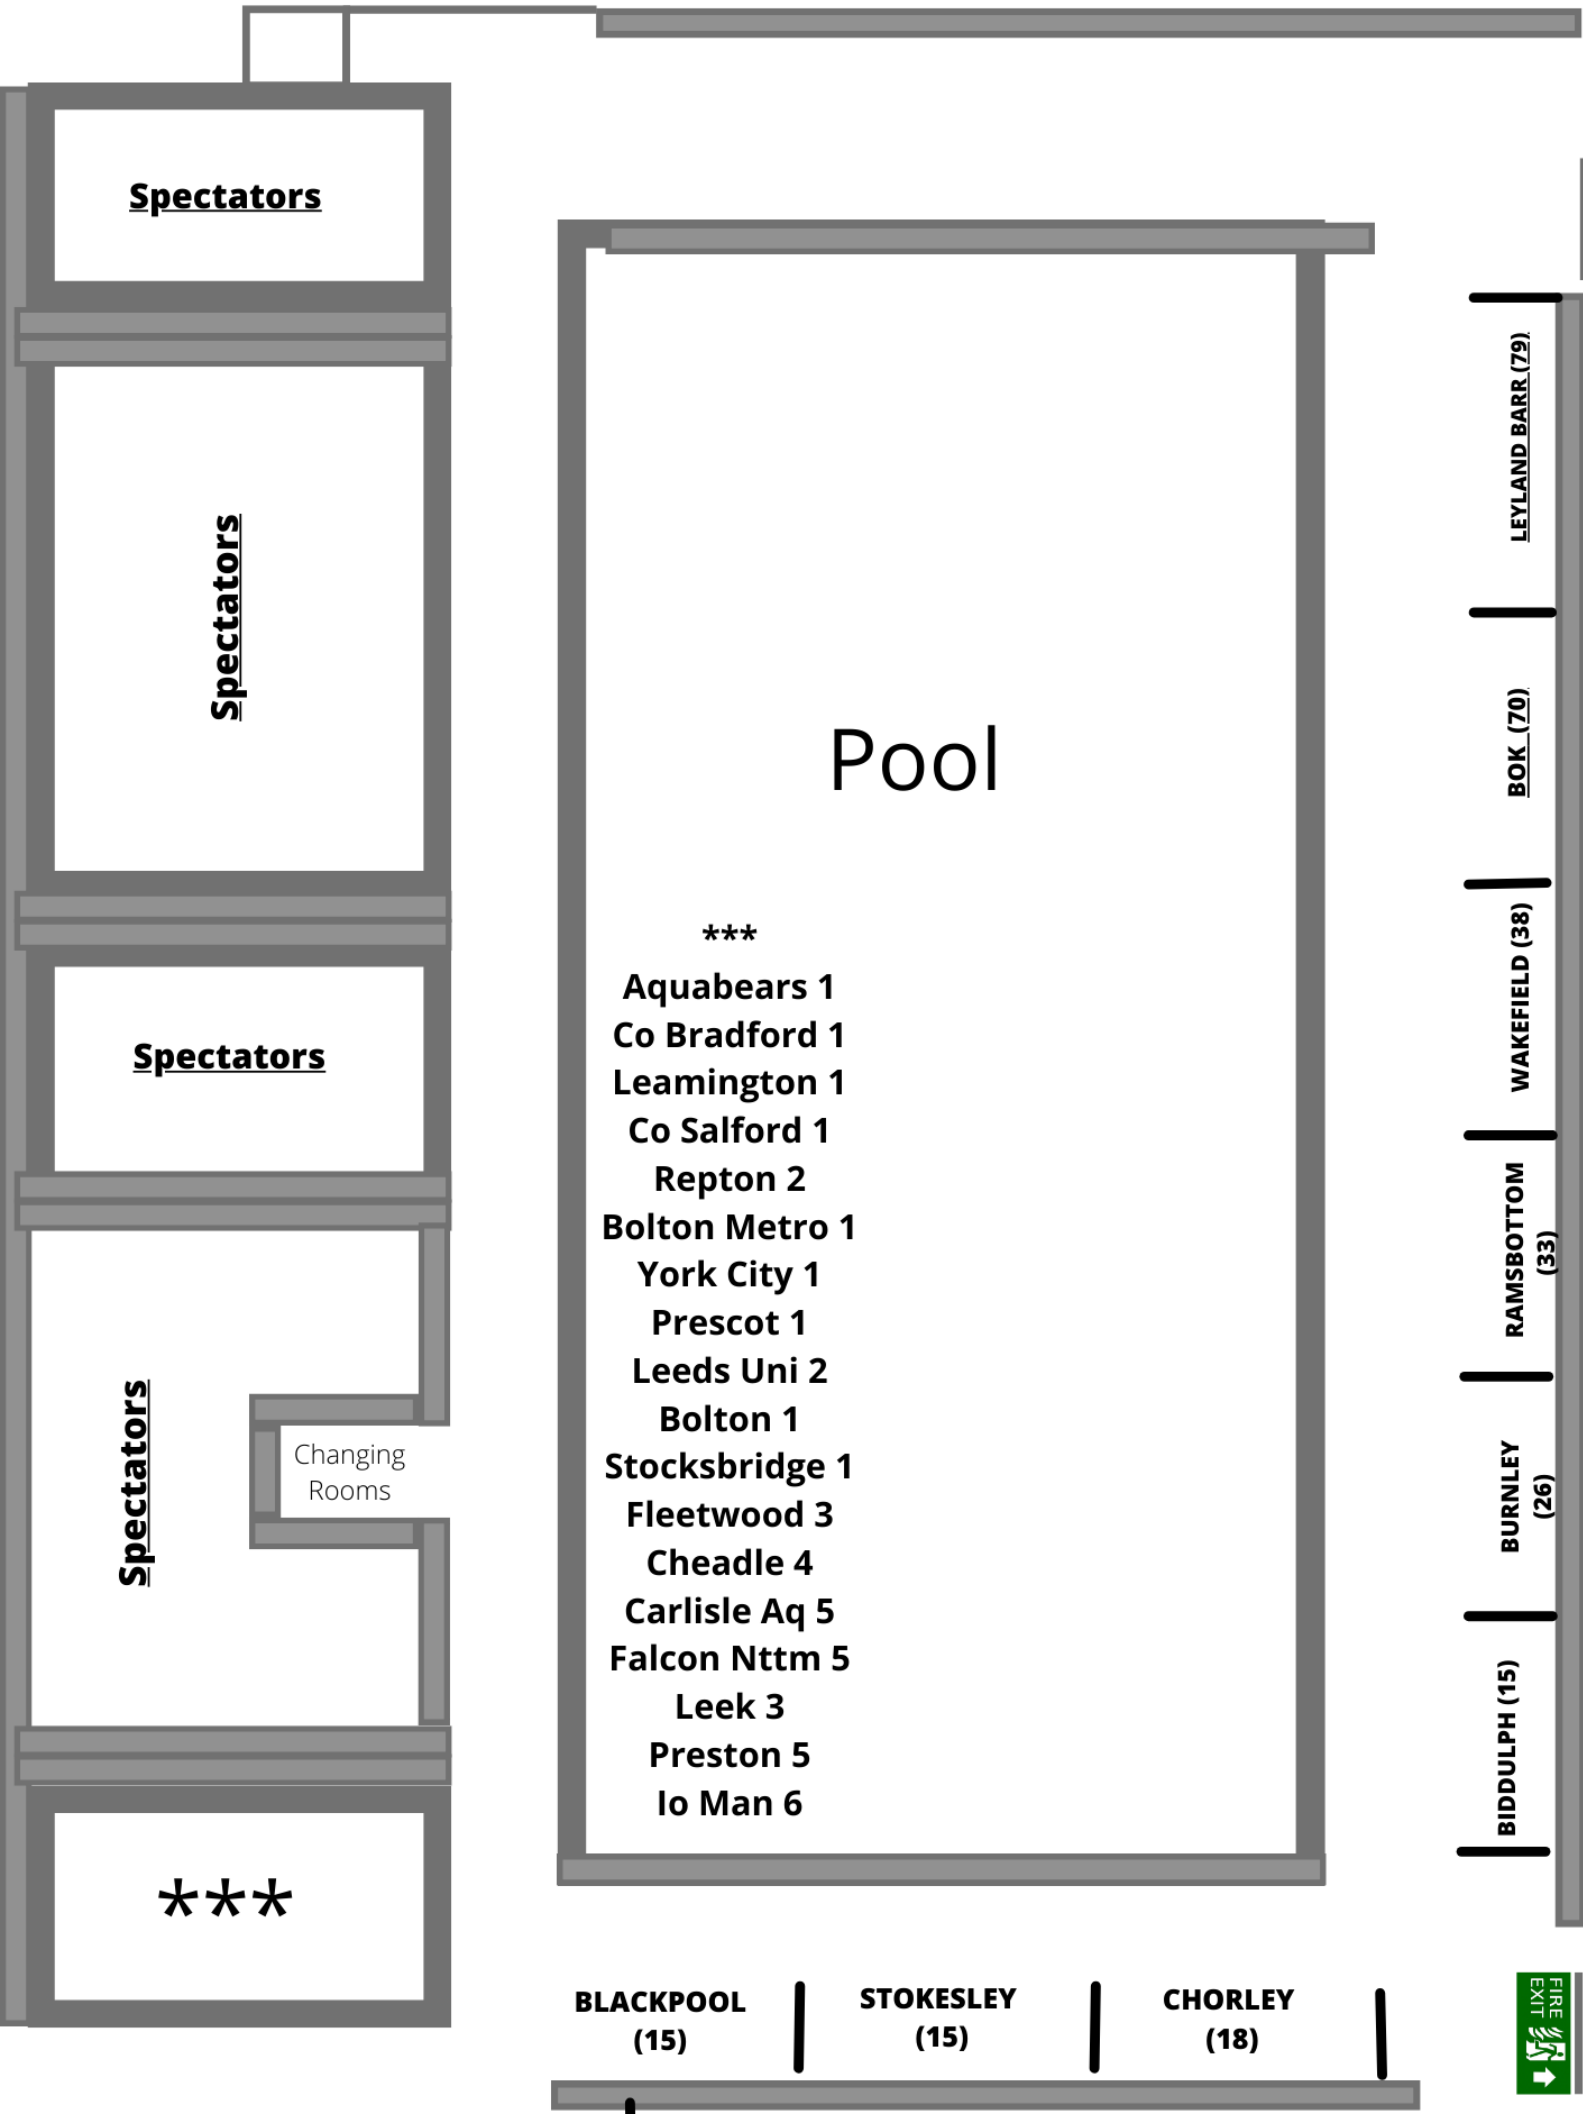

Christmas Cracker Meet Seating Map

COLSC

**Penrith
(12)**

**Stretford
(11)**

**Stafford
Apex (11)**

Dive Pit

COLSC

COLSC