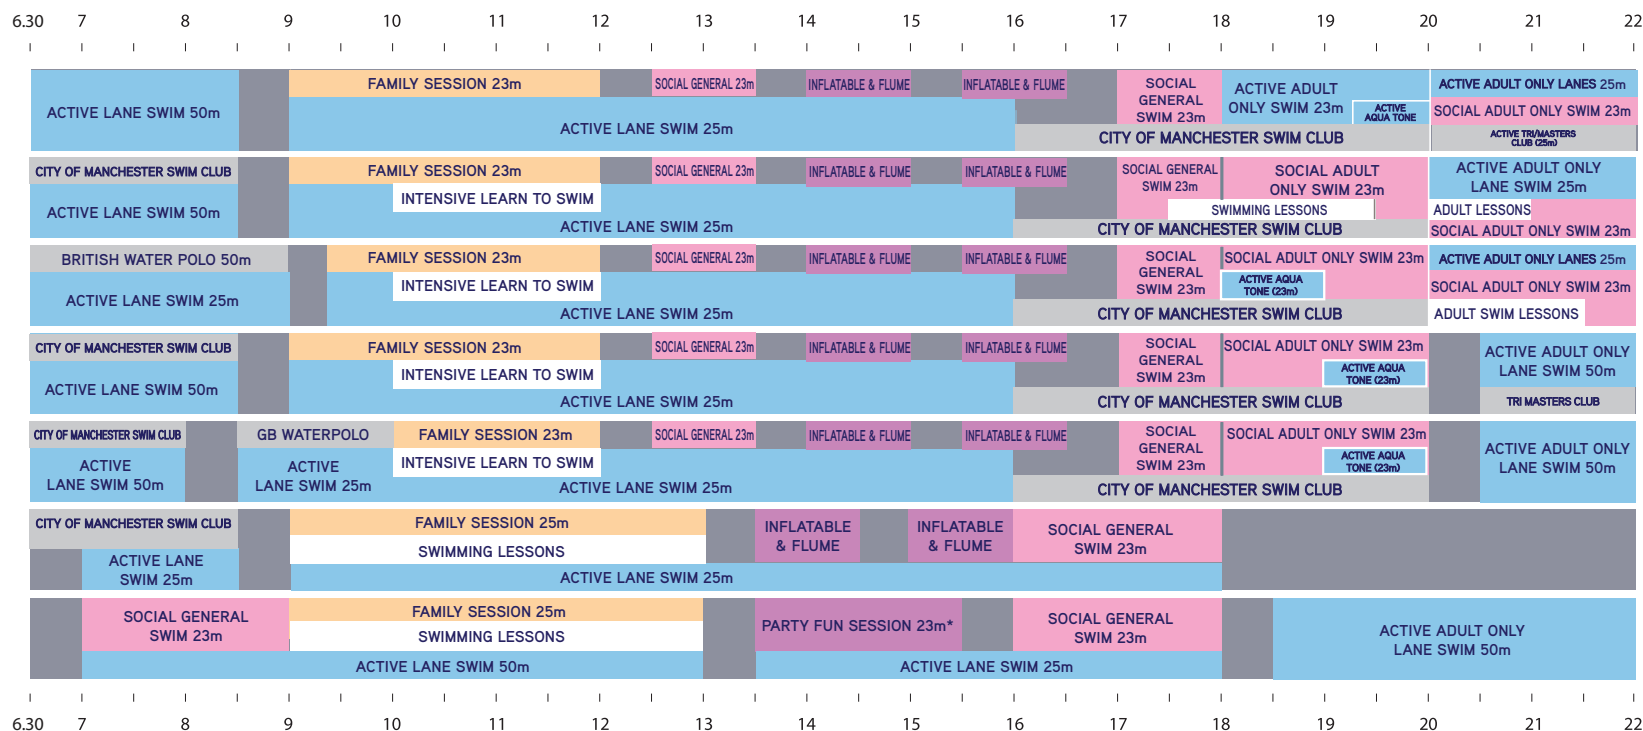

**£4
PER COURSE**

FROM GRASS ROOTS TO GREATNESS

MANCHESTER AQUATICS CENTRE

SCHOOL HOLIDAY - FEBRUARY

13th - 17th February 2012

www.manchestersportandleisure.org

**FAMILY
SWIM
ONLY
£6.50**

POOL TIMETABLE

SWIM PRICES

Adult Standard Swim	£2.40
Junior Swim	£1.50
Family Swim (2 Adults & up to 3 Children)	£5.00
Over 60's Swim (Manchester resident) All public sessions	Free

Under 8's Swim Policy

Children aged 4 - 7 must be accompanied by a responsible adult (age 16+) in the ratio 2:1. Children under the age of 4 must be accompanied by a responsible adult (age 16+) in the ratio 1:1

Monday to Friday
14.00 - 15.00, 15.30 - 16.30

Saturday
13.30 - 14.30, 15.00 - 16.00

£1.50 per session

Water depth = 1.5m

Children must be able to swim at least 25m unaided.

Intensive Learn to Swim Lessons

These one week courses are designed for non-swimmers aged 4 years and above, or those that can swim 5m and want to improve their swimming technique.

www.manchestersportandleisure.org

Family Session 23m - Water depth = 0.8m

Social General Swim - Water depth = 1.2m

Active Swim - Water depth = 2m

Family Swim for £6.50

Family sessions are designed specifically for those with children.